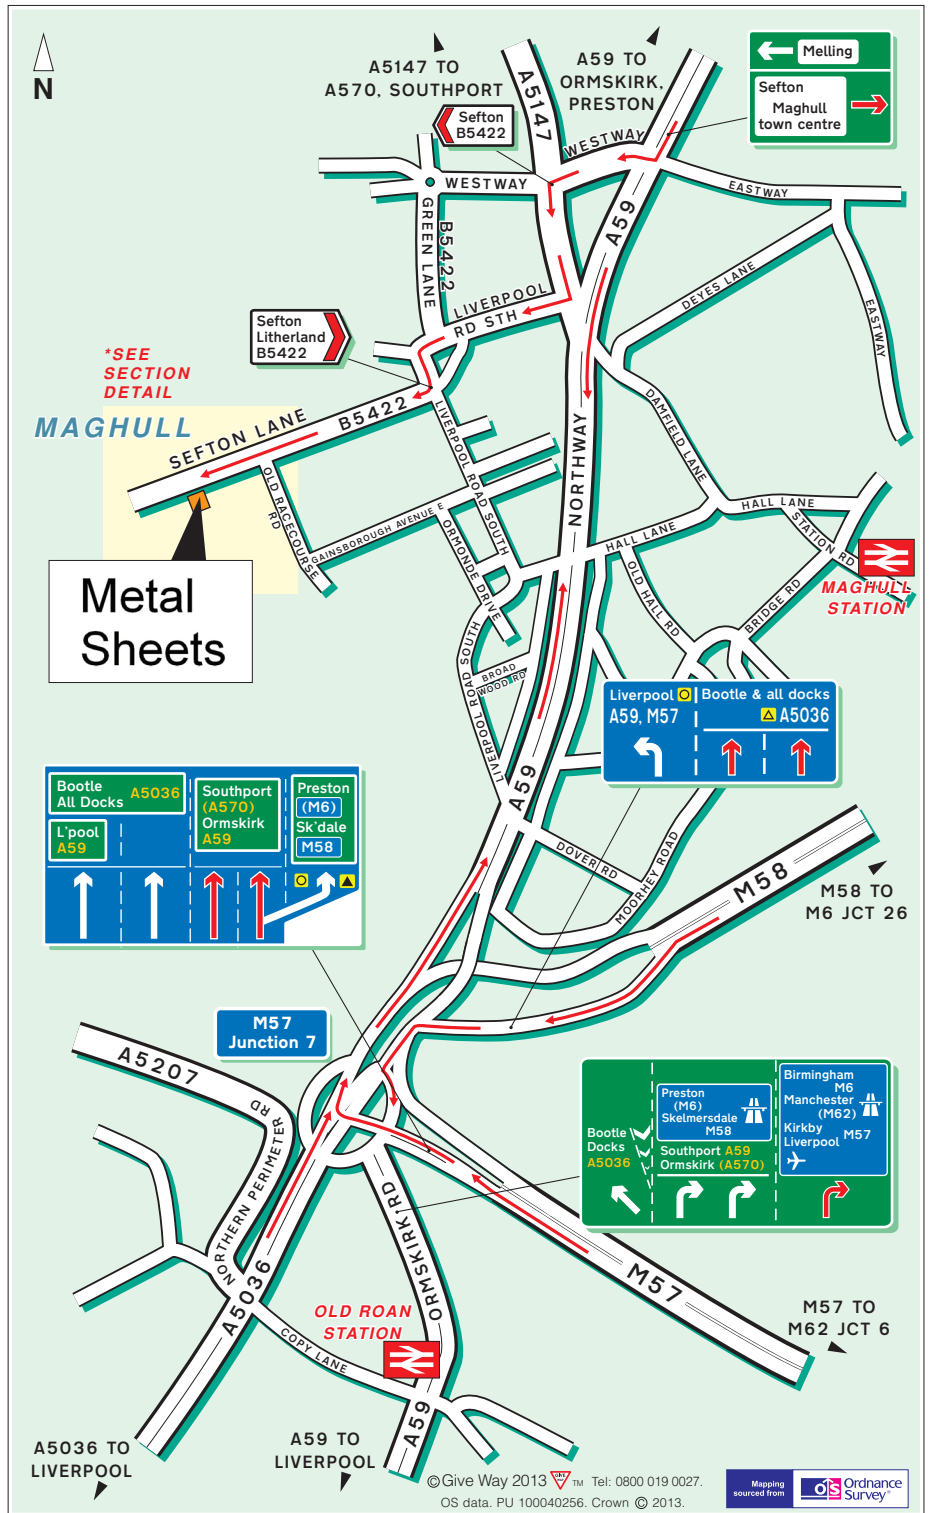

## Public Transport

By Rail, Maghull Station

Is a short walk away.

For information on train operators and times phone National Rail Enquiries on 0845 7484950.

By Air, Liverpool John Lennon Airport

Approximately 30 minutes drive away,

Section Detail

©Give Way 2013 OS data. PU 100040256. Crown © 2013. Tel: 0800 019 0027.

Mapping sourced from Ordnance Survey